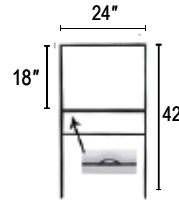

24" x 18" Single Rider Slide in H Frame						
Quantity	1	+3	+4	+8	+12	+16
	$40.00	40.00	$35.00	$35.00	$32.00	$30.00

- Fits aluminum or corrugated plastic
- Main sign panel **24"x18"**
- No fasteners required, just slide sign into place