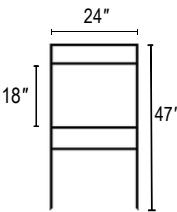

Stands

IN STOCK
SAME-DAY
DELIVERY

Stake and Wire Stands are constructed in **gauge steel** or a **strong plastic** with two lap-welded crossbars. Fits most commonly Coroplast yard sign sizes. Simply insert directly into the signs from the bottom. 1 stand can hold sizes: **9"x24"**, **12"x18"**, **18"x24"**, and **36"x24"**.

10" x 30" Wired Stand (Long)						
Quantity	5	20	50	100	500	+1000
	$3.00	$1.50	$1.50	$1.15	$1.15	$1.15

Economy Long Wire Stand 10"x30"
9-Gauge Galvanized.

- Our most popular stands.
- They provide a low-cost, sturdy base.
- Recommended for **4mm** corrugated plastic yard signs.

10" x 15" Wired Stand (Short)						
Quantity	5	20	25	100	500	+1000
	$2.00	$1.00	$1.00	$0.75	$0.75	$0.75

Short Wire Stand 10"x15"
Half stake, silver, 7.5" prongs.

- 9 gauge steel
- Zinc plated
- Our most economic stands

13" x 24" Spider Stake						
Quantity	5	20	25	100	500	+1000
	$3.00	$2.00	$2.00	$1.25	$1.25	$1.25

Spider Stake, 24"x13"

- Black Plastic Stake, fit with 4mm corrugated plastic signs
- Low weight and durable
- Pass through hard ground with ease.

9 x 24" Economy Stake						
Quantity	5	20	25	100	500	+1000
	$3.00	$1.50	$1.50	$0.95	$0.95	$0.95

Economy Stake, 9"x24"

- 9 gauge base
- Zinc plated
- For use with corrugated plastic 4mm

18" x 27" Premier Stake						
Quantity	5	20	25	100	500	+1000
	$11.00	$11.00	10.00	$7.50	$7.50	$6.75

18"x27" Ultra Heavy Duty, silver, 9" prongs

- 5/16" round base
- Zinc plated

10" x 30" Deluxe Stake						
Quantity	5	20	25	100	500	+1000
	$10.00	$8.00	$8.00	$5.60	$5.50	4.75

10"x30" Deluxe Stake, Heavy Duty, 9" prongs

- 1/4" round base
- Zinc plated

Frames, Accessories & Posts

These items are perfect for Real Estate signs and yard signs. High quality, reusable and easy to install.

24" x 18" Banjo Frame						
Quantity	1	+3	+4	+8	+12	+16
	$40.00	$40.00	$35.00	$35.00	$32.00	$30.00