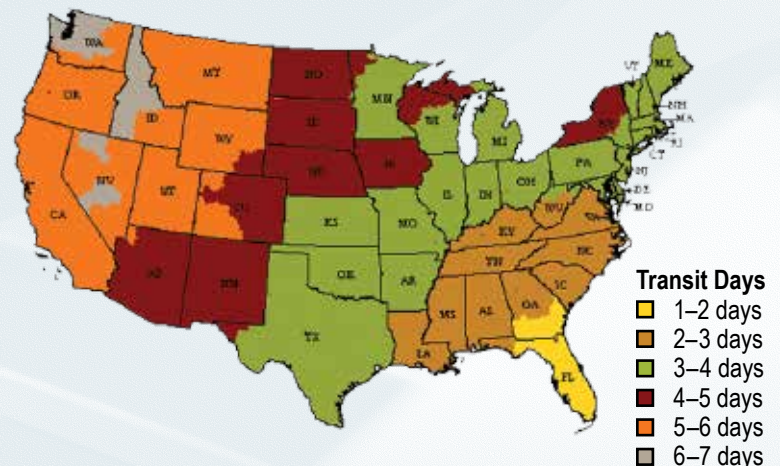

Transit Time

UPS Ground: 3–6 Business Days

UPS Second Day: 2–3 Business Days

UPS Next Day Air: 1 Business Day

Store Pick-Up: 1–30 Business Days —Available for Florida residents—

Please Note: Saturday and Sunday deliveries are not available.

WE SHIP TO:

- Alabama
- Arizona
- Arkansas
- California
- Colorado
- Connecticut
- Delaware
- Florida
- Georgia
- Idaho
- Illinois
- Indiana
- Iowa
- Kansas
- Kentucky
- Louisiana
- Maine
- Maryland
- Massachusetts
- Michigan
- Minnesota
- Mississippi
- Missouri
- Montana
- Nebraska
- Nevada
- New Hampshire
- New Jersey
- New Mexico
- New York
- North Carolina
- North Dakota
- Ohio
- Oklahoma
- Oregon
- Pennsylvania
- Rhode Island
- South Carolina
- South Dakota
- Tennessee
- Texas
- Utah
- Vermont
- Virginia
- Washington
- West Virginia
- Wisconsin
- Wyoming