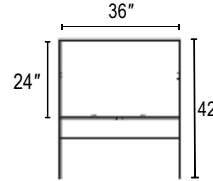

24" x 18" Double Rider Slide in H Frame						
Quantity	1	+3	+4	+8	+12	+16
	$45.00	$45.00	$40.00	$40.00	$38.00	$35.00

- 3/4" angle iron, black finish.
- **24"x18"** main sign panel with a 6" rider above and below.
- Panels can easily slide in from the top or can be bolted in.
- Overall height: **45"**

36" x 24" Slide in H Frame						
Quantity	1	+3	+4	+8	+12	+16
	$60.00	$60.00	$55.00	$50.00	$50.00	$45.00

- 3/4" angle iron, black finish.
- **36"x24"** main sign panel with a 6" rider below.
- Panels can easily slide in from the top or can be bolted in.
- Overall height: **42"**