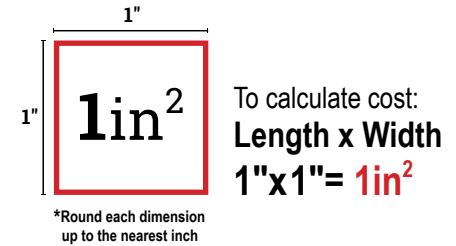

Digitally Printed Stickers Contour Cut

Printed directly with latex inks for outdoors,
contour cut allows nearly any shape.

Digitally Printed Stickers									
Size	5	10	25	50	100	250	500	1000	2500
4-6 in ²	\$10.11	\$5.11	\$2.11	\$1.11	\$0.61	\$0.31	\$0.21	\$0.16	\$0.13
12 in ²	\$10.23	\$5.23	\$2.23	\$1.23	\$0.73	\$0.43	\$0.33	\$0.28	\$0.24
18 in ²	\$10.34	\$5.34	\$2.34	\$1.34	\$0.84	\$0.54	\$0.44	\$0.39	\$0.35
28 in ²	\$10.53	\$5.53	\$2.53	\$1.53	\$1.03	\$0.73	\$0.63	\$0.58	\$0.54
42 in ²	\$10.79	\$5.79	\$2.79	\$1.79	\$1.29	\$0.99	\$0.89	\$0.84	\$0.81
56 in ²	\$11.05	\$6.05	\$3.05	\$2.05	\$1.55	\$1.25	\$1.15	\$1.10	\$1.00
74 in ²	\$11.39	\$6.39	\$3.39	\$2.39	\$1.89	\$1.59	\$1.49	\$1.44	call
96 in ²	\$11.81	\$6.81	\$3.81	\$2.81	\$2.31	\$2.01	\$1.91	\$1.86	call
120 in ²	\$12.26	\$7.26	\$4.26	\$3.26	\$2.76	\$2.46	\$2.36	\$2.31	call
144 in ²	\$12.71	\$7.71	\$4.71	\$3.71	\$3.21	\$2.91	\$2.81	\$2.76	call
176 in ²	\$13.31	\$8.31	\$5.31	\$4.31	\$3.81	\$3.51	\$3.41	call	call
210 in ²	\$13.96	\$8.96	\$5.96	\$4.96	\$4.46	\$4.16	\$4.06	call	call
252 in ²	\$14.75	\$9.75	\$6.75	\$5.75	\$5.25	\$4.95	\$4.85	call	call
300 in ²	\$15.65	\$10.65	\$7.65	\$6.65	\$6.15	\$5.85	\$5.75	call	call